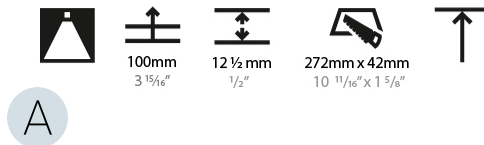

GENERAL

Series: Magiq
Subseries: Magiq 8 Cell
Brand: Prolicht
Division: Architectural
Mounting Type: Trimless
Mounting Location: Ceiling
Subcategory: Downlight

PHYSICAL

Shape: Rectangle
Length (mm): 267
Length (in): 10 1/2
Width (mm): 35
Width (in): 1 3/8
Height (mm): 64
Height (in): 2 1/2
Ceiling Thickness (mm): 12.5
Ceiling Thickness (in): 1/2
Min. Recessing Depth (mm): 100
Min. Recessing Depth (in): 3 15/16
Weight (kg): 0.737
Weight (lbs): 1.61
Fixture Finish: BLK / WHI
Fixture Material: Aluminum Die Cast
Cut-out Measurements: 272mm / 10 11/16" x 42mm / 1 5/8"
Upon Request: Unique Ceiling Thickness

ELECTRICAL

Lamp Type: LED (Zhaga Standard)
Input Wattage (W): 30.2
Total Output Wattage (W): 25.9
Dimming: Tri-Mode (Non-Dimming and Phase Dimming (120Vac only) and 0-10V Dimming)
Driver Included: No
Driver Location: Remote
Driver Type: Constant Current - Universal
Driver Class: Class 2
Input Voltage (V): 120 - 277
Constant Current (MA): 1050

LED

Number of LEDs: 8
Color Temperature (°K): 2700 / 3000 / 3500 / 4000
Max. Delivered Lumen (lm): 1560 / 1700 / 1725 / 1760
CRI: >90 CRI
Lamp Life (hrs): 50000
Upon Request: Special Color Temperature

OPTICAL

Reflector: 8 / 14 / 34
Upon Request: Special Beam Angles

RATINGS AND CERTIFICATIONS

Certified By: CSA Certified to UL and CSA Standards
IP rating: IP20