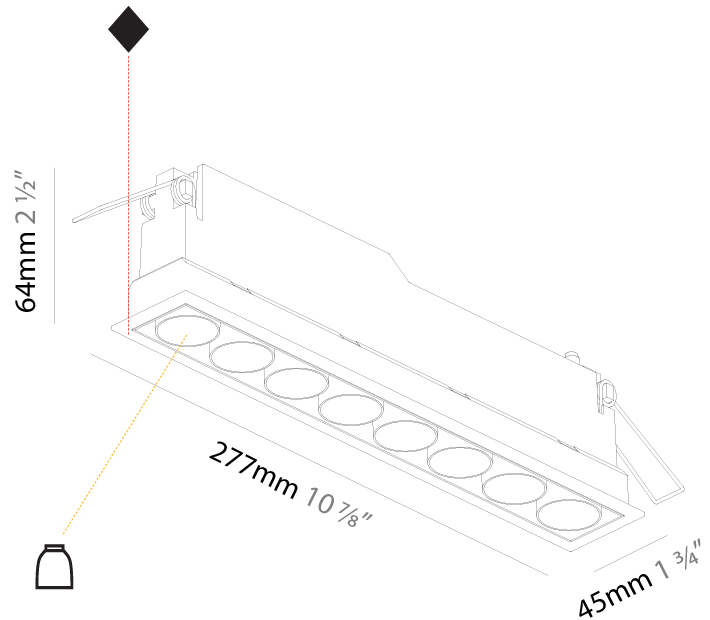

PHYSICAL

Shape: Rectangle
Length (mm): 277
Length (in): 10 7/8
Width (mm): 45
Width (in): 1 3/4
Height (mm): 64
Height (in): 2 1/2
Ceiling Thickness (mm): 10 / 12.5 / 15 / 25 / 30
Ceiling Thickness (in): 3/8 or 1/2 or 9/16 or 1 or 1 3/16
Min. Recessing Depth (mm): 100
Min. Recessing Depth (in): 3 15/16
Light Distribution: Downlight
Weight (kg): 0.518
Weight (lbs): 1.14
Fixture Finish: SSR / BKV / CWI / CRY / HAB / UFT / ITA / RUA / FTG / MYG / LOD / PUS / FRO / FUP / KIA / POP / BLS / SPG / MEY / GOH / GUM / CHC / COM / ABZ / JAG / OBR / MOS / ROR
Holder Finish: WHI / BLK
Fixture Material: Aluminum Die Cast
Cut-out Measurements: 270mm / 10 5/8" x 38mm / 1 1/2"

ELECTRICAL

Lamp Type: LED (Zhaga Standard)
Input Wattage (W): 27
Total Output Wattage (W): 25.9
Dimming: Tri-Mode (Non-Dimming and Phase Dimming (120Vac only) and 0-10V Dimming)
Driver Included: No
Driver Location: Remote
Driver Type: Constant Current - Universal
Driver Class: Class 2
Input Voltage (V): 120 - 277
Constant Current (MA): 1050

LED

Number of LEDs: 8
Color Temperature (°K): 2700 / 3000 / 3500 / 4000
Max. Delivered Lumen (lm): MAX 1561 / 1685 / 1721 / 1756
Nominal Lumen (lm): 1760 / 1900 / 1940 / 1980
CRI: >90 CRI
Lamp Life (hrs): 50000

OPTICAL

Reflector: 8 / 14 / 34

RATINGS AND CERTIFICATIONS

Certified By: CSA Certified to UL and CSA Standards
IP rating: IP20

100mm
3 15/16"

5 - 30 mm
3/16" - 1 3/16"

270mm x 38mm
10 5/8" x 1 1/2"